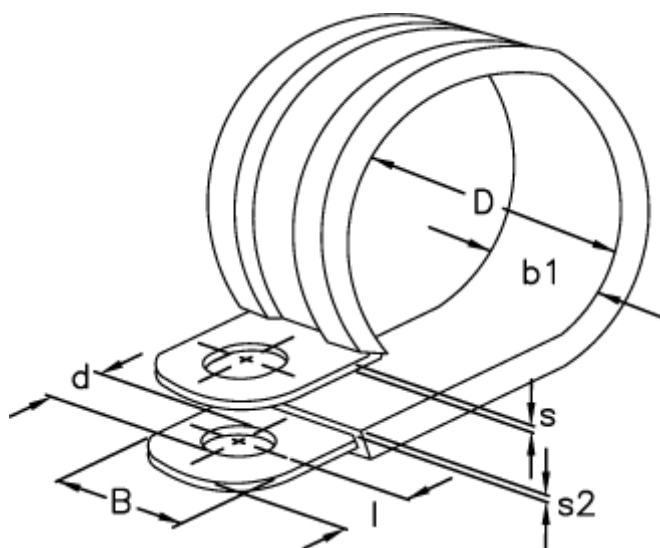

Article number: 029457112025

Description: Norma pipe retaining clip
RLGU 1. 25/12 W1

Measures

b1	= 15.0
d	= 6.4
Diameter D	= 25
l	= 6
s	= 0.8
s2	= 1.2
Width B	= 12